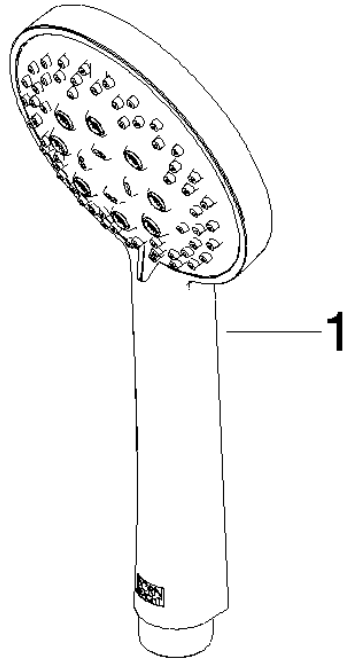

ST 050 203 1892

- slide bar
- Pipe diameter 18 mm
- rosettes Ø 55 mm
- gauge 800 mm
- metal shower hose 1750mm with integrated anti-twist protection
- shower hose connector 3/8"
- Three or five settings: COMPACT RAIN, COMPACT SOFT FLOW, COMPACT AQUAPRESSURE FLOW, max. flow rate 15 l/min (at 3 bar)
- Function from: 7 l/min
- spray head Ø 100mm

- slide bar
- Pipe diameter 18 mm
- rosettes Ø 55 mm
- gauge 800 mm
- metal shower hose 1750mm with integrated anti-twist protection
- shower hose connector 3/8"

This article does not include a hand shower!

No.	Item Number	Name	Quantity used	Delivery time
1	05 17 20 739 00 90	fixing set	2	2
2	09 30 30 071 90	screw	2	2
3	09 30 11 046 90	disc	2	2
4	08 17 89 505-00	holder	2	10
5	04 31 11 113 00 90	pin	2	2
6	05 28 22 590 00-00	bar	1	10
7	12 580 970-00	Slide unit - Chrome	1	10
8	28 322 970-00	Metal shower hose 1/2" x 3/8" x 1750 mm - Chrome	1	2

ST 050 203 1892

ST 050 203 1892

mm [inches]

Flow rate chart

Certificates

LGA_29984.

DVGW_DW-
6517DN0129.

WRAS_2210003.