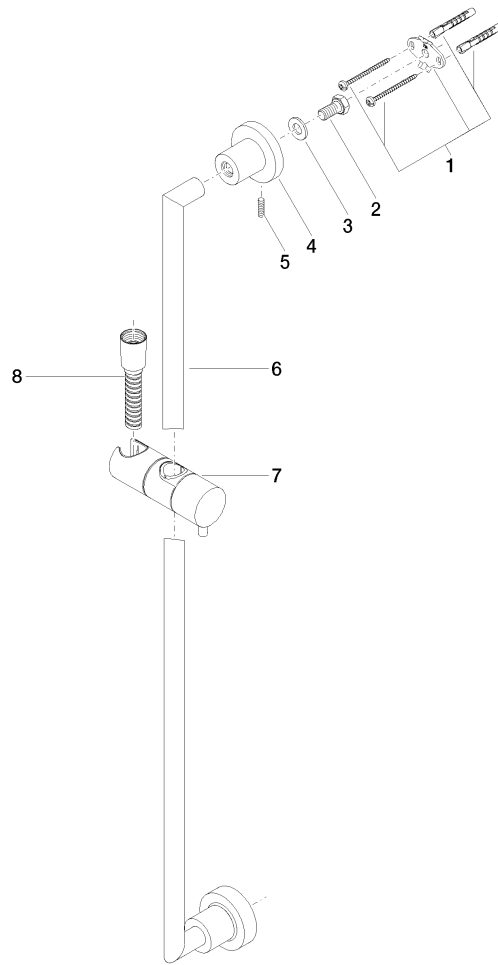

ST 050 203 1892

Spare parts list

No.	Item Number	Name	Quantity used	Delivery time
1	05 17 20 739 00 90	fixing set	2	2
2	09 30 30 071 90	screw	2	2
3	09 30 11 046 90	disc	2	2
4	08 17 89 505-00	holder	2	10
5	04 31 11 113 00 90	pin	2	2
6	05 28 22 590 00-00	bar	1	10
7	12 580 970-00	Slide unit - Chrome	1	10
8	28 322 970-00	Metal shower hose 1/2" x 3/8" x 1750 mm - Chrome	1	2